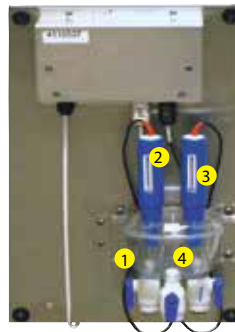

One complete TC system consists of:

- (1) 75003 Digital Chlorine Generator Controller
- (1) 75001 Pool Chemistry Controller
- (1) Manifold
- (1) Pump/Tank System

11826 4\_14 v3

### 1-Flow Switch

- Verifies that the pump is providing new water samples to the sensors